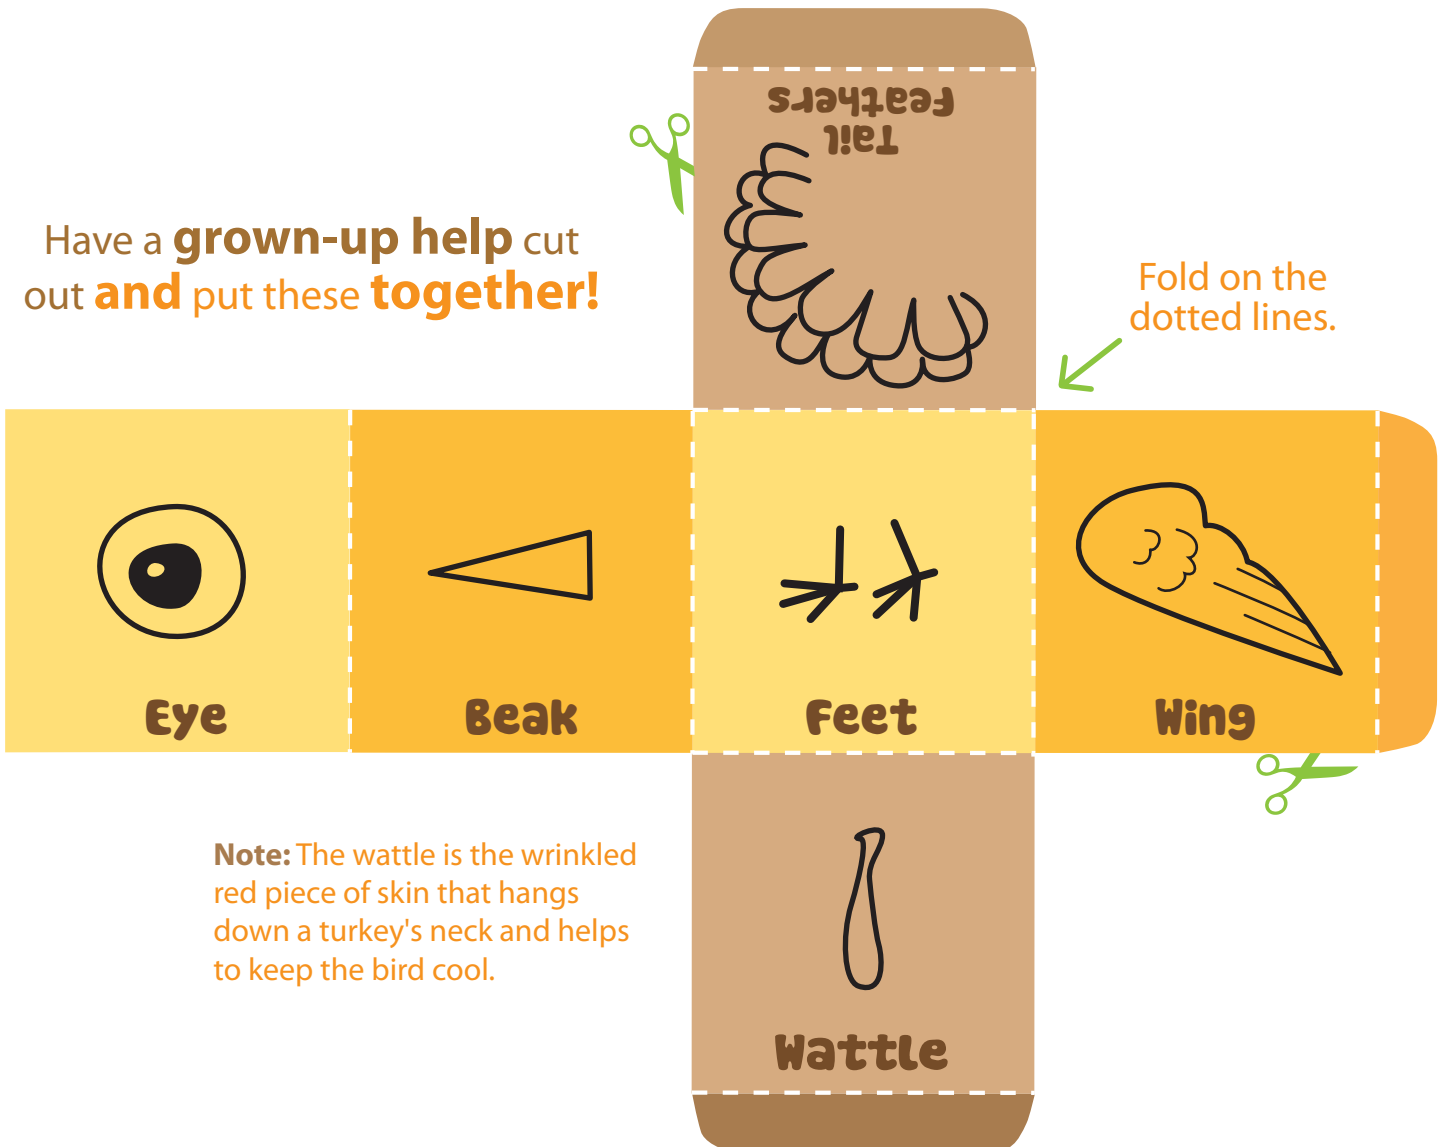

TURKEY RACE

A Draw in the Turkey Race!

How to Play

1. Players take turns rolling the die and drawing the part of the turkey that they roll.
2. The first person to complete his turkey wins!

Have a grown-up help cut out the cards on this page and assemble the die from the next page. You will need a pencil, pen, or crayon to draw on the turkeys.

Name: _____

Name: _____

TURKEY RACE

A Draw in the Turkey Race!

Cut, fold and then **tape** the die together. **Now** you are ready to **play!**
For **best results**, print on **thicker paper**.

Have a **grown-up help** cut out **and** put these **together!**

Fold on the dotted lines.

Note: The wattle is the wrinkled red piece of skin that hangs down a turkey's neck and helps to keep the bird cool.